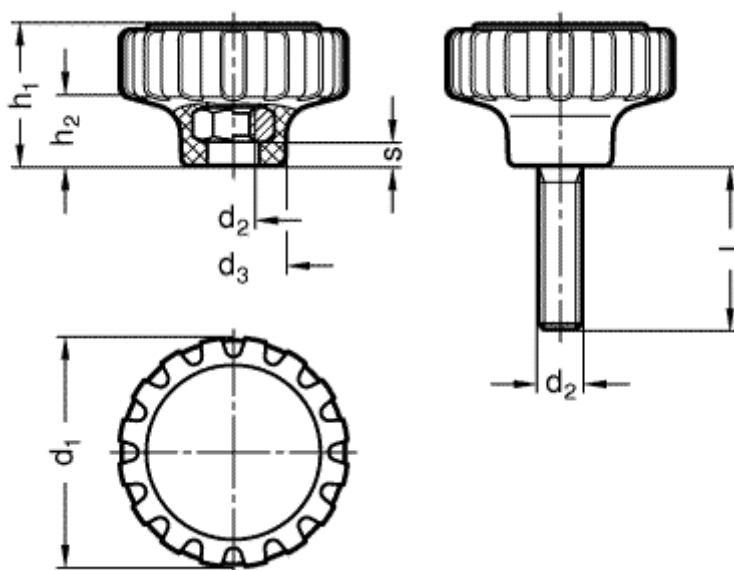

Article number: 201139017

Description: E+G Knurled knob
GN 7336-53-M10-50-NI

Measures

$d_1 = 53$
 $d_2 = M 10$
 $d_3 = 24$
 $h_1 = 31$
 $h_2 = 16$
 $l = 50$
 $s = 5$